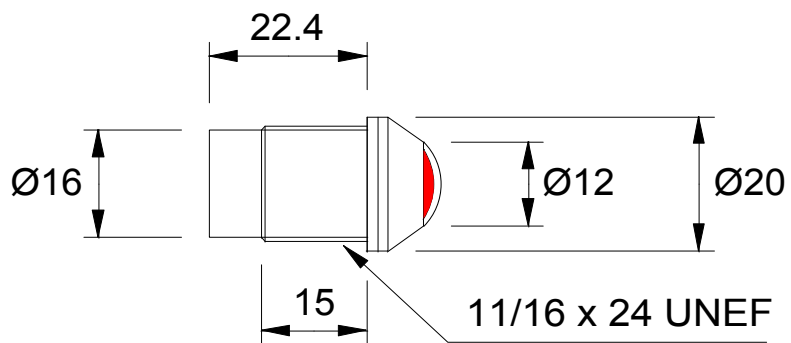

SPECIFICATION

MATERIALS

Acetal - Body
Acrylic - Lense

Automated Process & Control Mfg. Co. Ltd
Unit 5 The Ashway Centre
Elm Crescent
Kingston Upon Thames, Surrey KT2 6HH
England

Tel: +44 (0)20 8549 3331
Fax: +44 (0)20 8547 1309
www.apcair.co.uk
Email: info@apcair.co.uk

EYEBALL INDICATOR PART NUMBER: 99/10