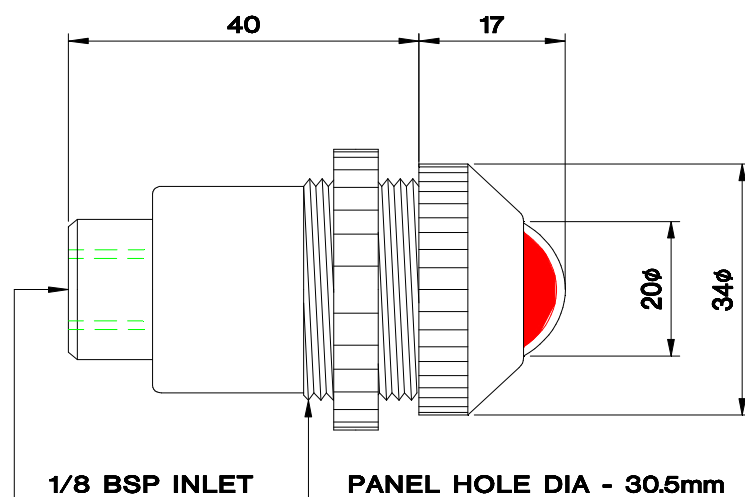

EYEBALL INDICATOR PART NUMBER: 99/11

EYEBALL COLOUR OPTIONS

MODEL	UNACTUATED	ACTUATED
99/11A	BLACK	RED
99/11B	BLACK	GREEN
99/11F	RED	BLACK
99/11G	RED	GREEN
99/11H	GREEN	BLACK
99/11I	GREEN	RED

The largest indicator in our range, this item is used on products such as anaesthetic trolleys to show falling oxygen levels where visual indication is paramount. The maximum pressure is 10 bar and the colour change is achieved from a rolling diaphragm.

SPECIFICATION

OPERATING PRESSURE

1–10 Bar

MATERIALS

Acetal - Body & Locknut
Acrylic - Lense

Automated Process & Control Mfg. Co. Ltd
Unit 5 The Ashway Centre
Elm Crescent
Kingston Upon Thames, Surrey KT2 6HH
England