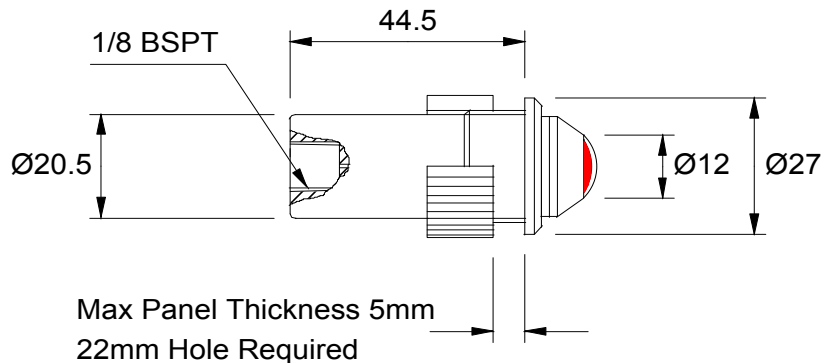

MATERIALS

Acetal - Body & Locknut
Acrylic - Lense
Seal - Nitrile/Viton

SPECIAL UNITS MADE TO YOUR EXACT SPECIFICATIONS

Automated Process & Control Mfg. Co. Ltd
Unit 5 The Ashway Centre
Elm Crescent
Kingston Upon Thames, Surrey KT2 6HH
England

Tel: +44 (0)20 8549 3331
Fax: +44 (0)20 8547 1309
www.apcair.co.uk
Email: info@apcair.co.uk

EYEBALL INDICATOR PART NUMBER: 99/15