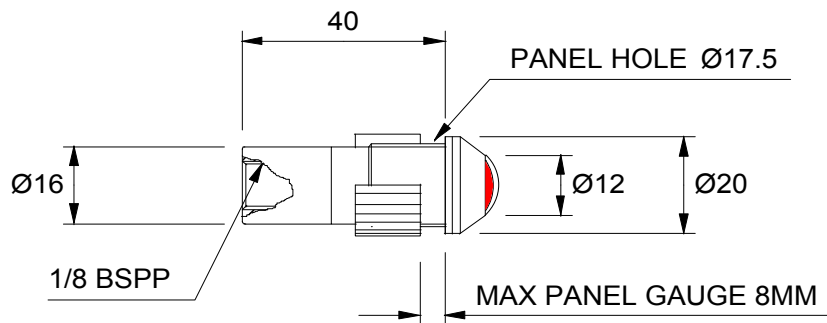

MATERIALS

Aluminium - Body
Acetal - Indicator, Locknut
Acrylic - Lens
Nitrile - Seal

Automated Process & Control Mfg. Co. Ltd
Unit 5 The Ashway Centre
Elm Crescent
Kingston Upon Thames, Surrey KT2 6HH
England

Tel: +44 (0)20 8549 3331
Fax: +44 (0)20 8547 1309
www.apcair.co.uk
Email: info@apcair.co.uk

EYEBALL INDICATOR MODEL NUMBER: 99/8